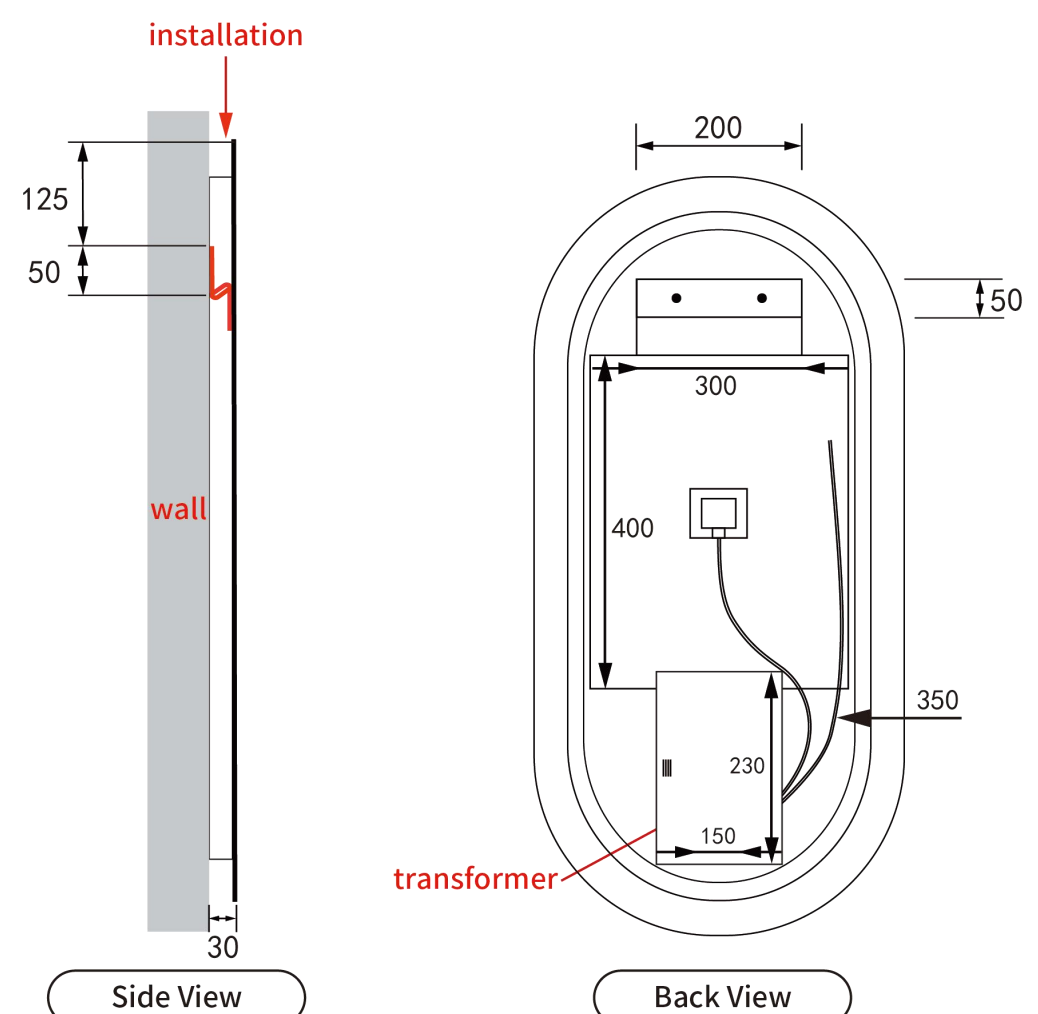

Diamond Collection

Beau Monde Oblong

Code: LMBM-450

Beau Monde Oblong Frameless

Features:

- LED lighting
- Mirror demister
- Touch free sensor
- Backlit
- Three-colour dimmable lighting
- Copper free mirror
- Stainless steel frame
- Optional frame colour
- Auto cut-off in 1.5 hours