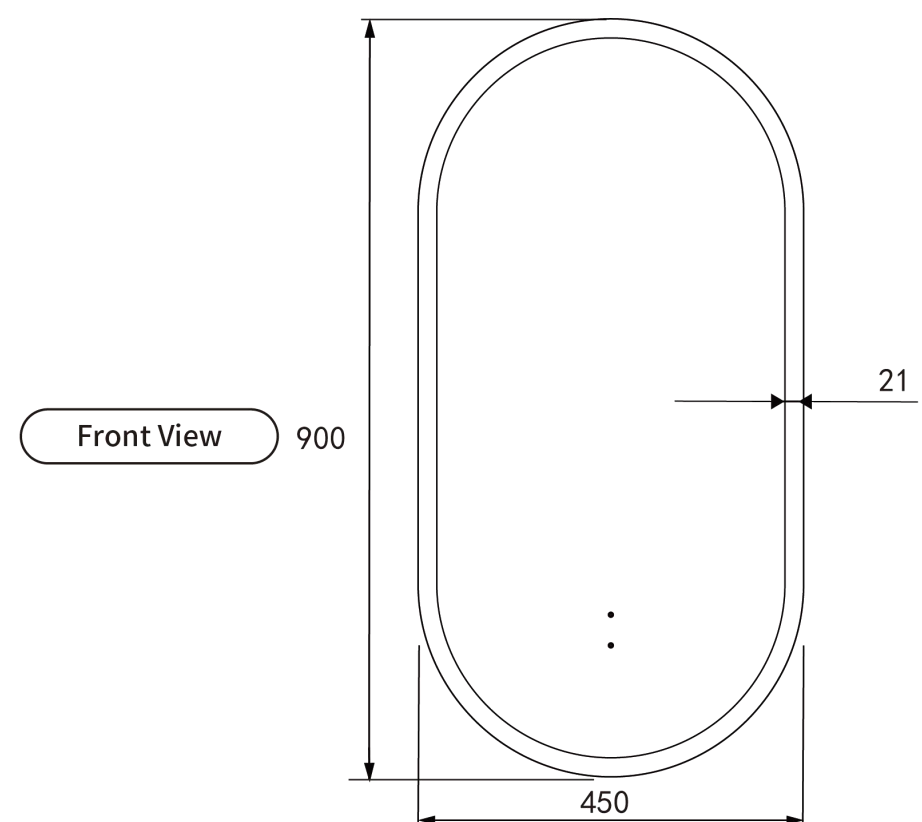

Diamond Collection

Beau Monde Oblong

Code: LMBM-450

Beau Monde Oblong Frameless

Features:

- LED lighting
- Mirror demister
- Touch free sensor
- Backlit
- Three-colour dimmable lighting
- Copper free mirror
- Stainless steel frame
- Optional frame colour
- Auto cut-off in 1.5 hours