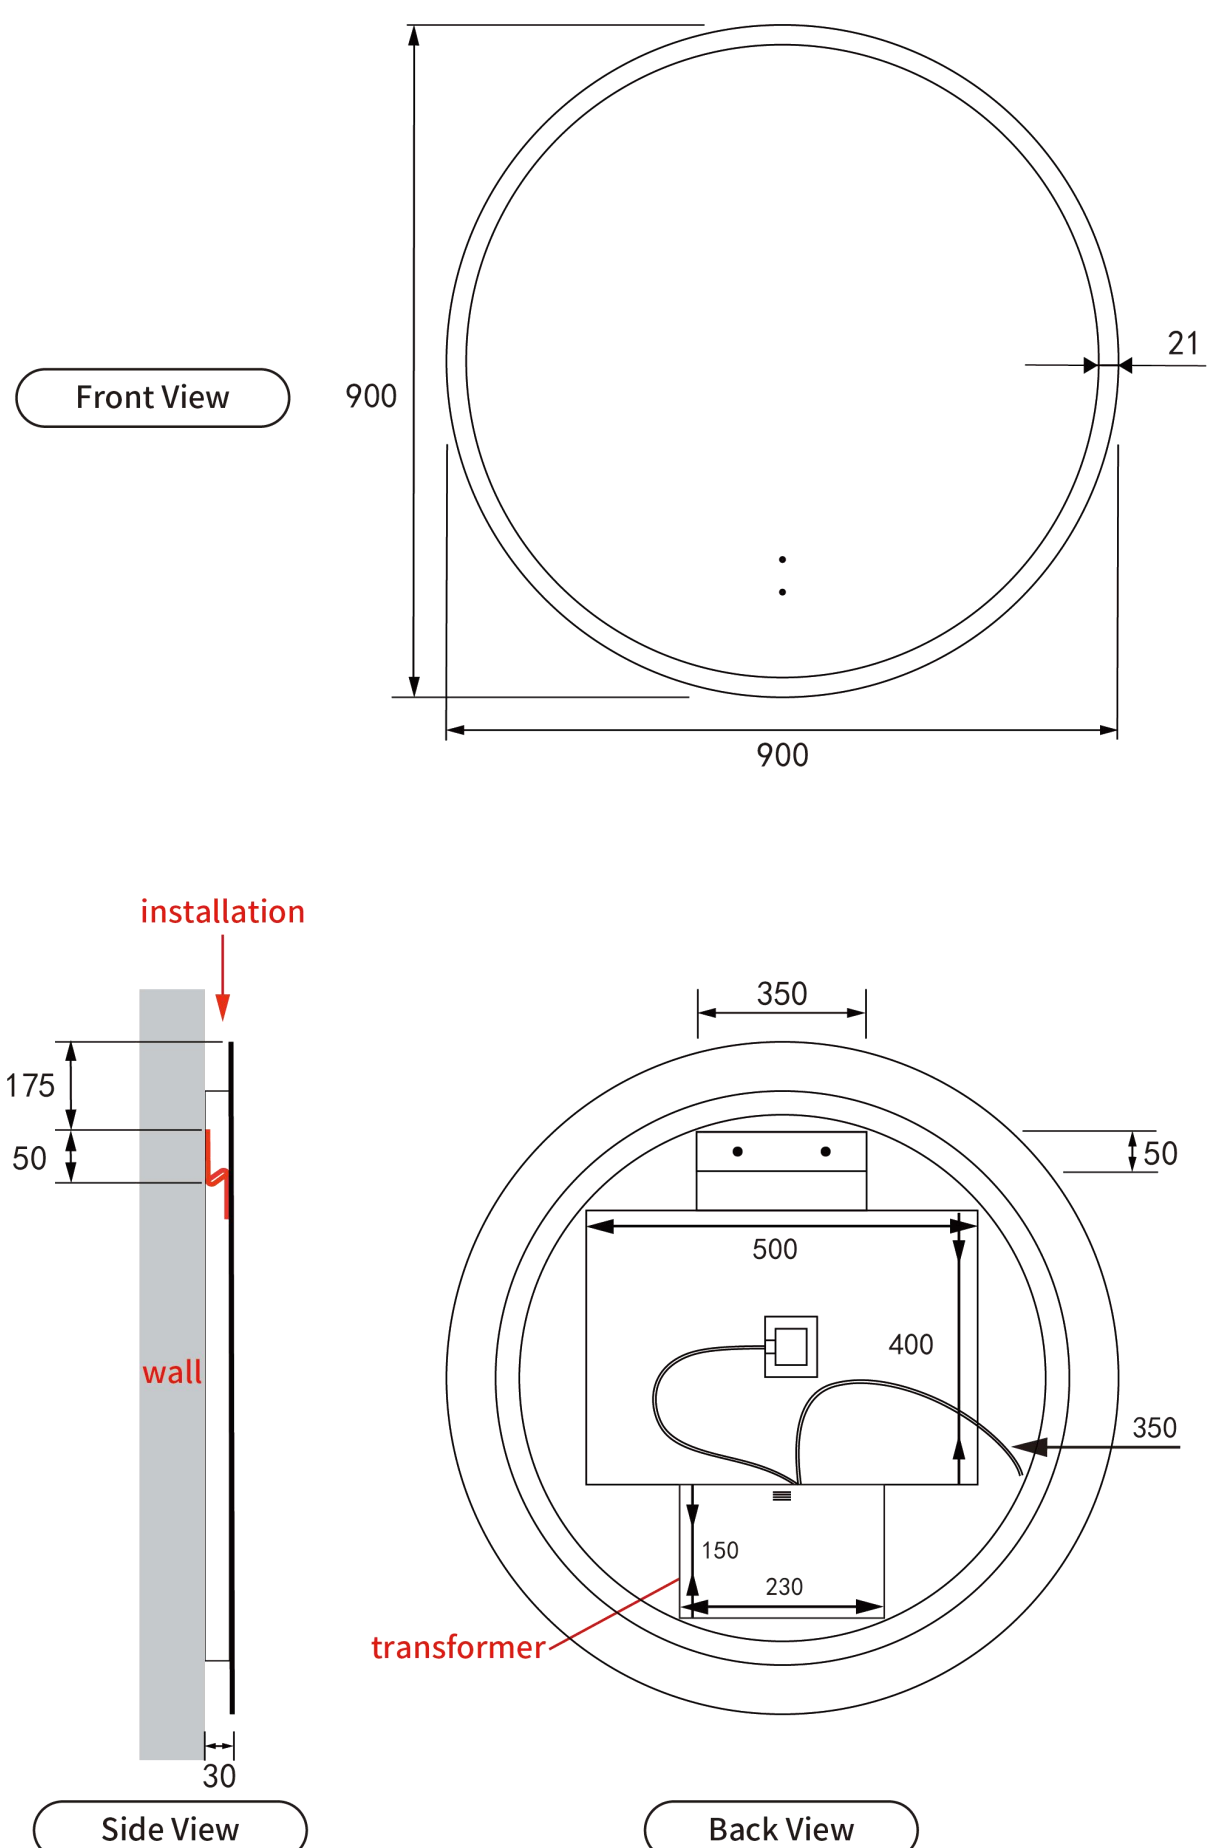

Diamond Collection

Windsor Round 900

Code: LMWIN-900

Features:

- LED lighting
- Mirror demister
- Touch free sensor
- Backlit
- Three-colour dimmable lighting
- Copper free mirror
- Stainless steel frame
- Optional frame colour
- Auto cut-off in 1.5 hours

Windsor Round 900 Frameless

Diamond Collection

Canterbury Arch

Options of coloured frames:

LMWIN-900-GM
Gun Metal

LMWIN-900-MW
Matt White

LMWIN-900-MB
Matt Black

LMWIN-900-BN
Brushed Nickel