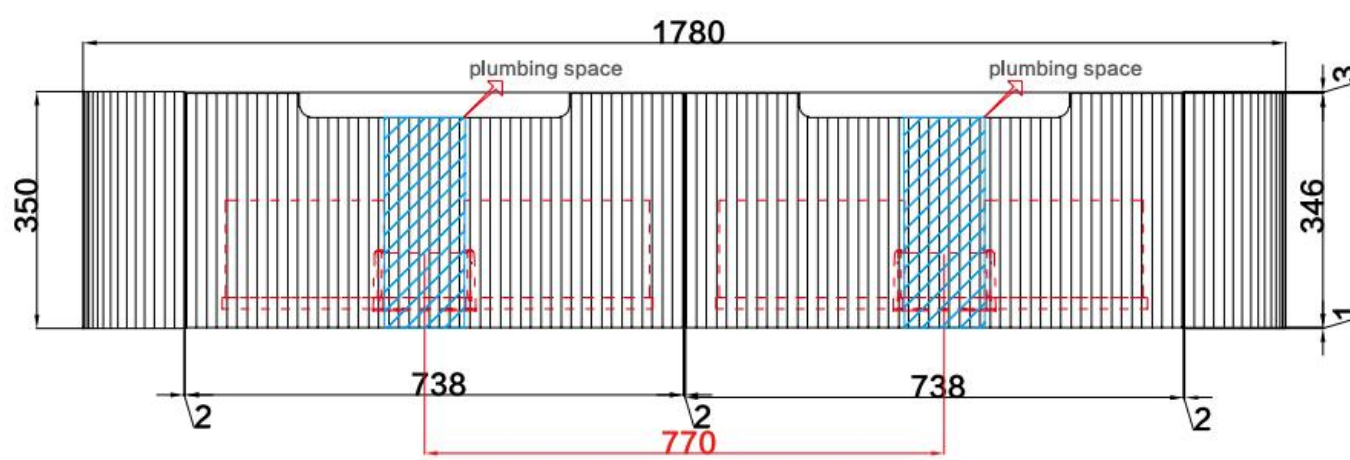

Aulic

Diamond Collection

PETRA WALL HUNG

Code: CAWH40-1800

Features:

- All-drawers model with curved feature ends
- V groove polyurethane matte white finish
- Hettich InnoTech Atira premium runners
- Drawer Organiser included
- L-rail designed finger pull
- Premium graphite interior