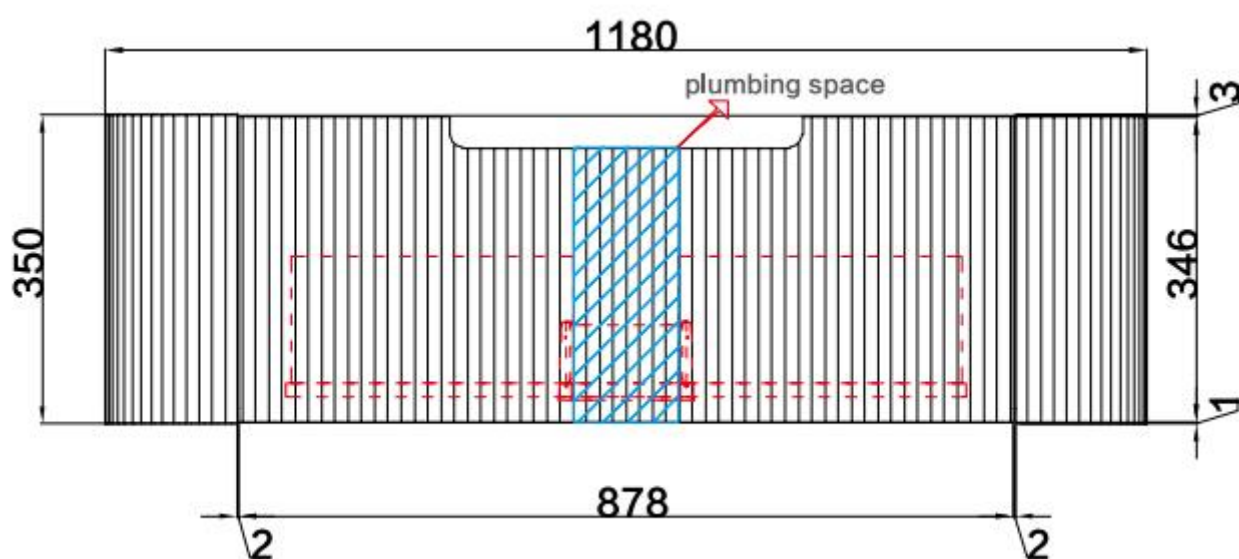

Aulic

Diamond Collection

PETRA WALL HUNG

Code: CAWH40-1200

Features:

- All-drawers model with curved feature ends
- V groove polyurethane matte white finish
- Hettich InnoTech Atira premium runners
- Drawer Organiser included
- L-rail designed finger pull
- Premium graphite interior