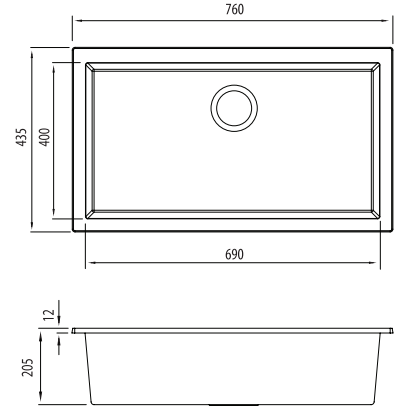

Santorini

Italian made

All dimensions in mm

ST-BL1590U

Black Mega Bowl Undermount Sink

Specifications /

Sink size	760W x 435H mm
Bowl size	Mega Bowl 690W x 400H x 200D / 55L
Construction	Moulded granite
Material	80% granite and quartz particles and 20% acrylic
Installation	Undermount
Fixings	Available on request
Min cabinet size	800 mm
Tap holes	N/A
Waste fittings	1 x 90 mm basket waste included
Overflow	Not available
Carton size	670 x 560 x 280 mm
Weight	16 kg
Warranty	Lifetime manufacturer's warranty (refer to oliveri.com.au)
Maintenance and care instructions	Clean the sink regularly with warm water, a liquid detergent and a soft cloth. Do not use abrasive powders or creams and avoid chemically aggressive detergents. Generic stains should be removed immediately with very hot water and a cleaning product. For organic stains which are especially difficult to remove, it is recommended that you fill the sink with a highly diluted organic cleaner such as bleach and let stand overnight. The next morning, rinse with warm water and a soft cloth.