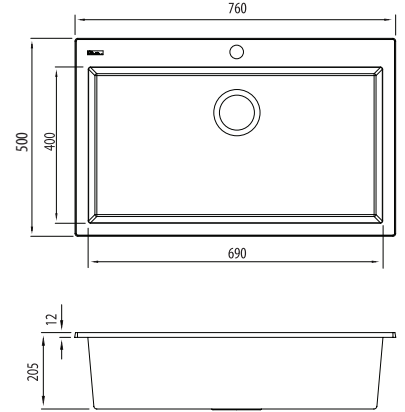

Santorini

Italian made

All dimensions in mm

ST-BL1591

Black Mega Bowl Topmount Sink

Specifications /

Sink size	760W x 500H mm
Bowl size	Mega Bowl 690W x 400H x 200D / 55L
Construction	Moulded granite
Material	80% granite and quartz particles and 20% acrylic
Installation	Topmount
Fixings	Topmount clips supplied
Min cabinet size	800 mm
Tap holes	1 tap hole only
Waste fittings	1 x 90 mm basket waste included
Overflow	Not available
Carton size	880 x 600 x 280 mm
Weight	17 kg
Warranty	Lifetime manufacturer's warranty (refer to oliveri.com.au)
Maintenance and care instructions	Clean the sink regularly with warm water, a liquid detergent and a soft cloth. Do not use abrasive powders or creams and avoid chemically aggressive detergents. Generic stains should be removed immediately with very hot water and a cleaning product. For organic stains which are especially difficult to remove, it is recommended that you fill the sink with a highly diluted organic cleaner such as bleach and let stand overnight. The next morning, rinse with warm water and a soft cloth.