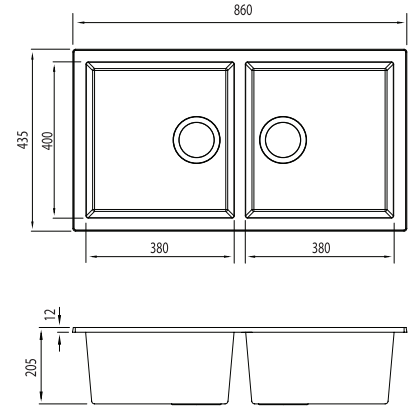

Santorini

Italian made

All dimensions in mm

ST-WH1563U

White Double Bowl Undermount Sink

Specifications /

Sink size	860W x 435H mm
Bowl size	Standard Bowl 1 380W x 400H x 210D / 32L Standard Bowl 1 380W x 400H x 210D / 32L
Construction	Moulded granite
Material	80% granite and quartz particles and 20% acrylic
Installation	Undermount
Fixings	Available on request
Min cabinet size	900 mm
Tap holes	N/A
Waste fittings	2 x 90 mm basket wastes included
Overflow	Not available
Carton size	960 x 580 x 310 mm
Weight	16 kg
Warranty	Lifetime manufacturer's warranty (refer to oliveri.com.au)
Maintenance and care instructions	Clean the sink regularly with warm water, a liquid detergent and a soft cloth. Do not use abrasive powders or creams and avoid chemically aggressive detergents. Generic stains should be removed immediately with very hot water and a cleaning product. For organic stains which are especially difficult to remove, it is recommended that you fill the sink with a highly diluted organic cleaner such as bleach and let stand overnight. The next morning, rinse with warm water and a soft cloth.