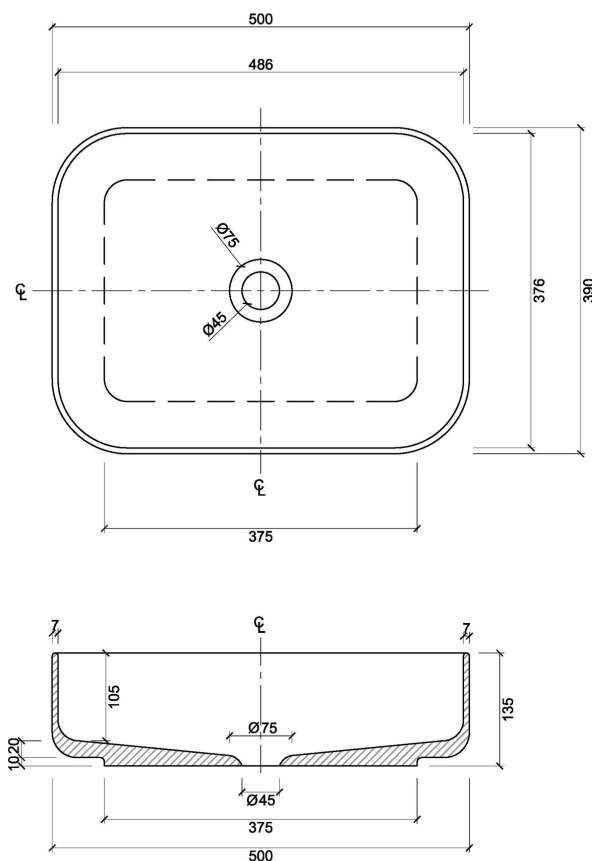

EIGHT QUARTERS

Regency Small Rectangle Classic

PRODUCT CODE

EQXIRE4

INSTALLATION TYPE

Above counter

COLOUR & FINISH

Gloss white with grey and gold marbling

www.eightquarters.com.au

All dimensions are in millimetres and subject to normal manufacturing variations